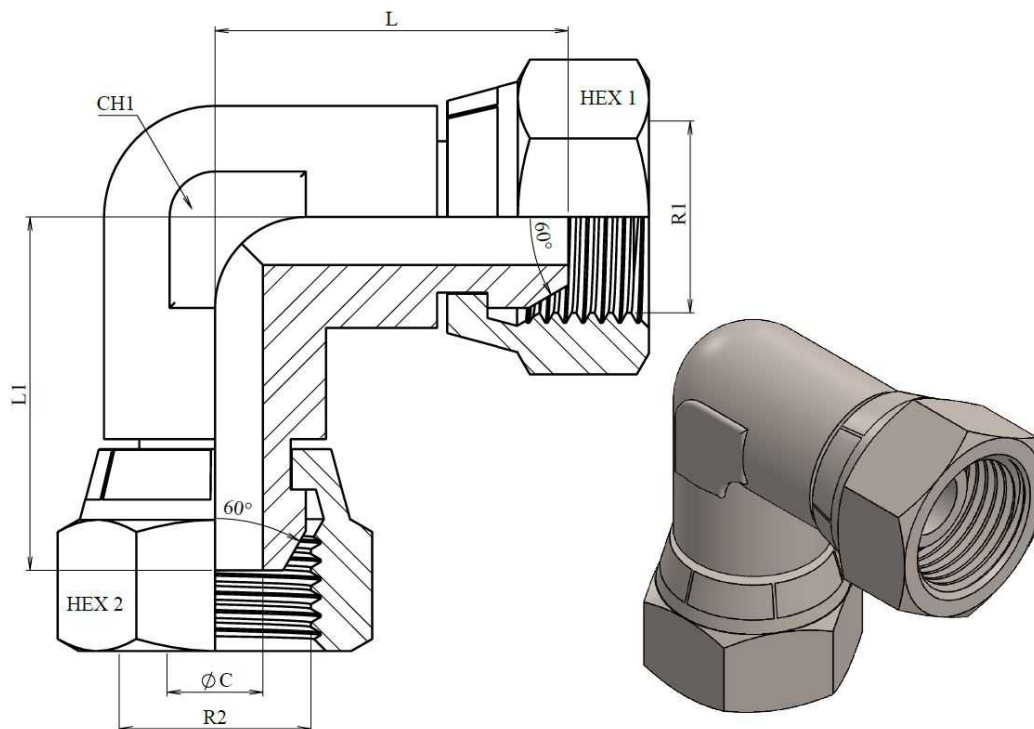

BSP Adaptors

Forging elbows

90° Adaptor swivel female BSP 60°

Stainless Steel AISI 316-L

Part nº	R1	R2	L	L1	HEX 1	HEX 2	CH1	ØC
Z119804	1/4" BSP	1/4" BSP	25,8	25,8	19	19	14	5
Z119806	3/8" BSP	3/8" BSP	29	29	22	22	20	8
Z119808	1/2" BSP	1/2" BSP	34,5	34,5	27	27	24	11
Z119812	3/4" BSP	3/4" BSP	43	43	32	32	28	16
Z119816	1" BSP	1" BSP	50,5	50,5	41	41	36	22
Z119820	1" 1/4 BSP	1" 1/4 BSP	52,9	52,9	50	50	41	28
Z119824	1"1/2 BSP	1"1/2 BSP	54	54	55	55	41	30